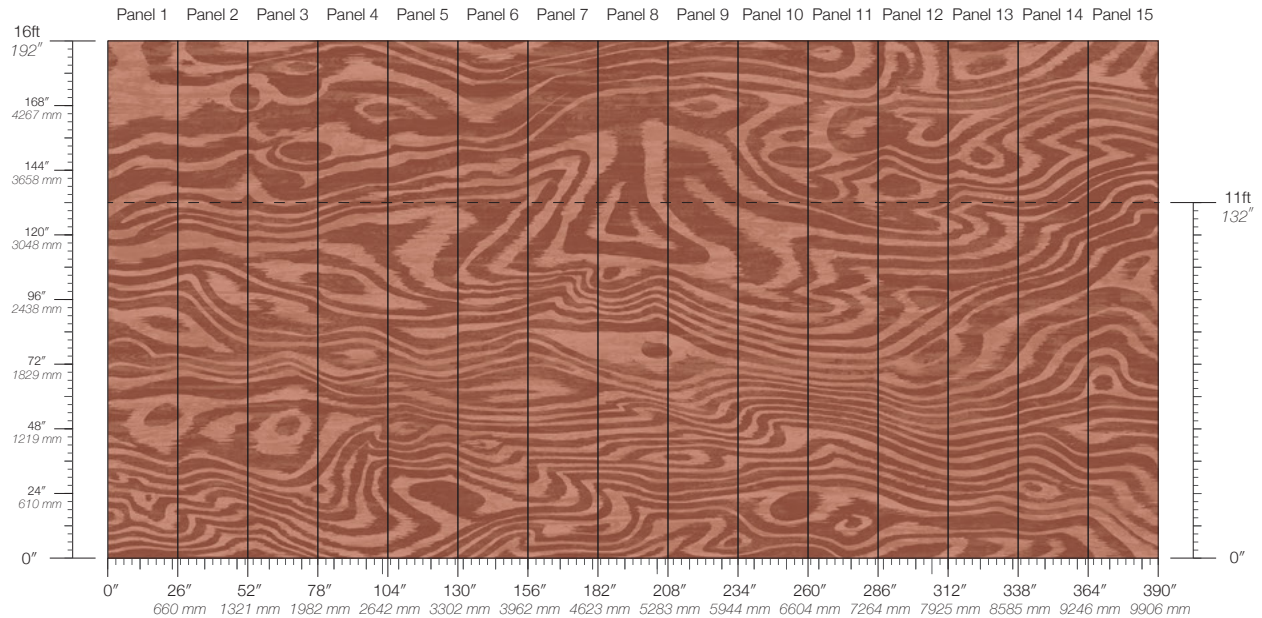

Heartwood Madera

Suitable for residential and some commercial projects

COLOR
Madera

STOCK
Made to order

MAINTENANCE
Water-based cleanser

CONTACT
sales@calicowallpaper.com
+1 718 243 1705
57 Lispenard Street
New York, NY 10013 USA

ITEM
4114

LEAD TIME
4 weeks to print

ENVIRONMENTAL
FSC Certified Content

CONTENT
Clay-Coated Paper

MINIMUM
1 panel

SPECS
100% Cellulose face
Non-woven backing
7.1 oz per linear yard
117 g per linear meter
Smooth pearlescent surface texture

DISCLAIMER
Refer to our website to see the full mural artwork. Reference the physical sample for color and texture. Panel maps represent mural artwork only.

PANEL WIDTH
26" / 661 mm trimmed

PRICE
Available upon request

PANEL HEIGHT
132" / 3353 mm standard
192" / 4877 mm extended

ORIGIN
USA

TESTING
(US) ASTM E84 Adhered Class A

REPEAT
Non-repeating

DETAILS
Custom options available